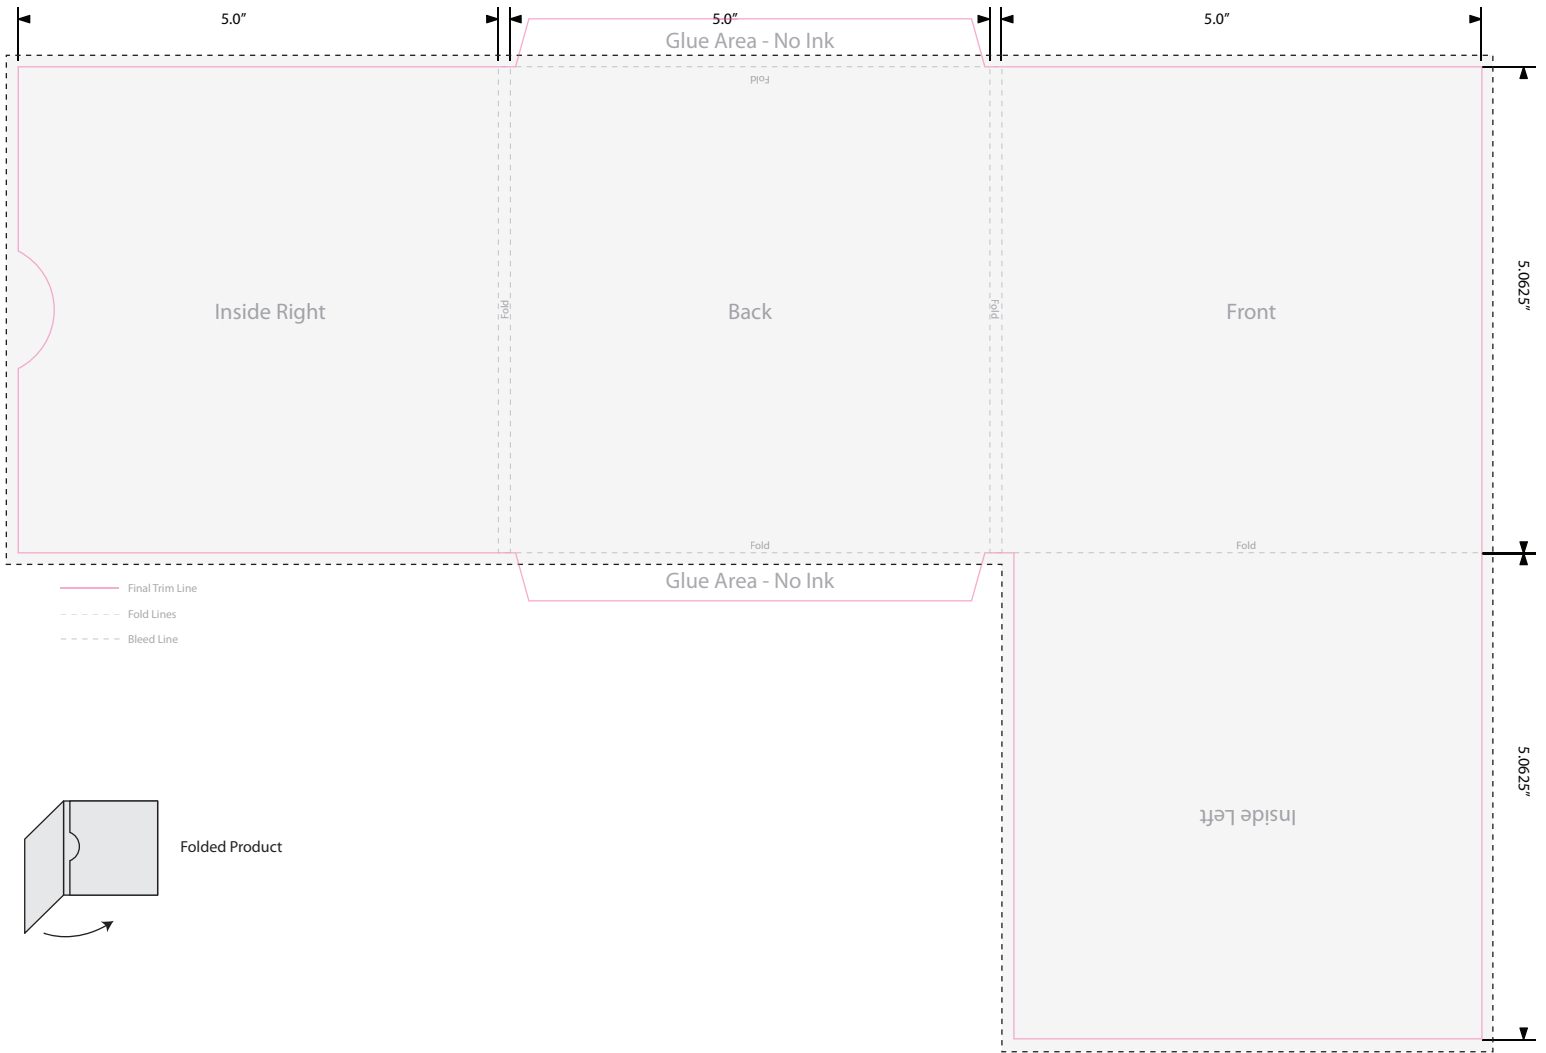

## Template

Template Scale 1:2

Type should be set in at least 1.6mm (1/16") from the trim line  
Artwork should layout in the same direction panel text is shown  
3.175mm (1/8") bleed required

Template Scale 1:2 • Some dimension lines are marked for accuracy check.