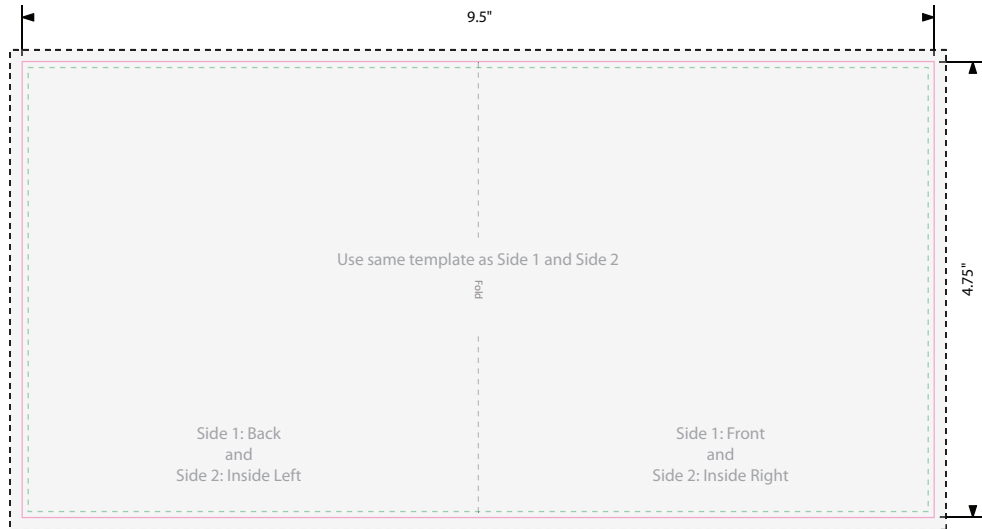

## Template

Template Scale 1:2

Type should be set in at least 1.6mm (1/16") from the trim line  
Artwork should layout in the same direction panel text is shown  
3.175mm (1/8") bleed required

Template Scale 1:2 • Some dimension lines are marked for accuracy check.

## Template

Template Scale 1:2

Folded Product

Type should be set in at least 1.6mm (1/16") from the trim line  
Artwork should layout in the same direction panel text is shown  
3.175mm (1/8") bleed required