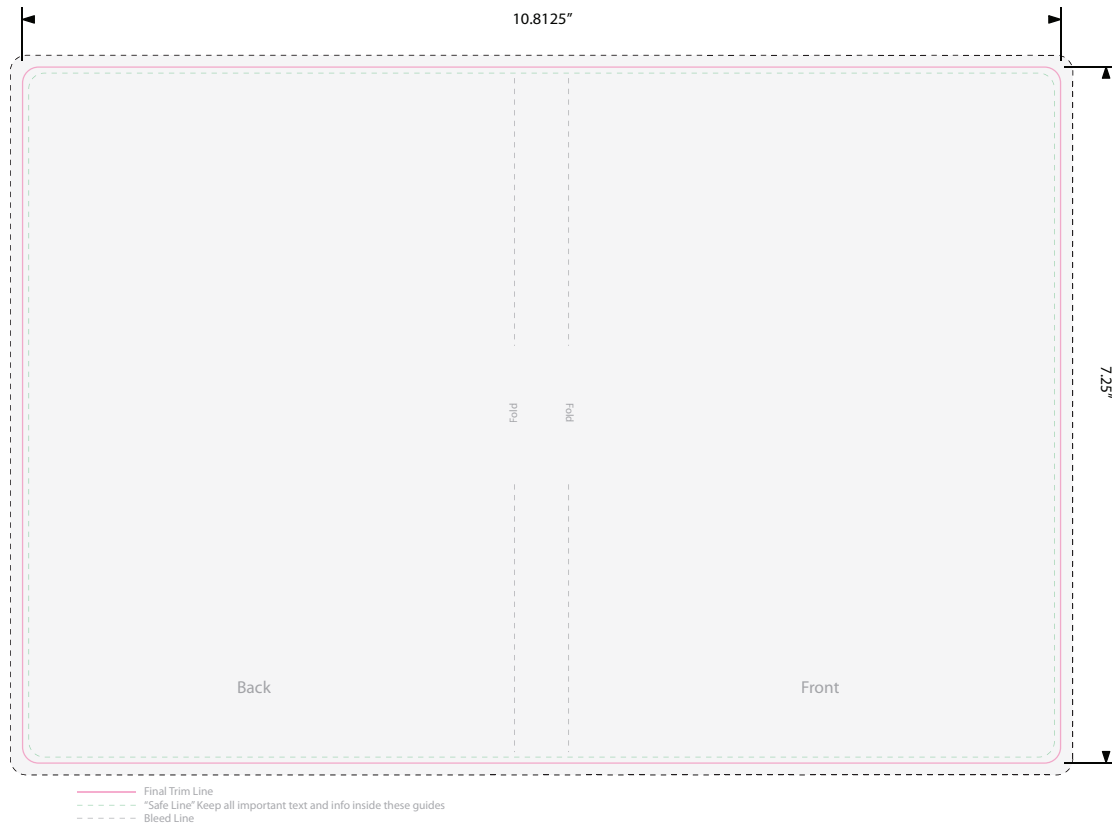

## Template

Template Scale 1:1

- Final Trim Line
- - - "Safe Line" Keep all important text and info inside these guides
- - - - - Bleed Line

Final Size: 117.475mm x 149.225mm (4.625" x 5.875")  
Type should be set in at least 1.6mm (1/16") from the trim line  
3.175mm (1/8") bleed required

## Template

Template Scale 1:2

Type should be set in at least 1.6mm (1/16") from the trim line  
Artwork should layout in the same direction panel text is shown  
3.175mm (1/8") bleed required

Template Scale 1:2 • Some dimension lines are marked for accuracy check.