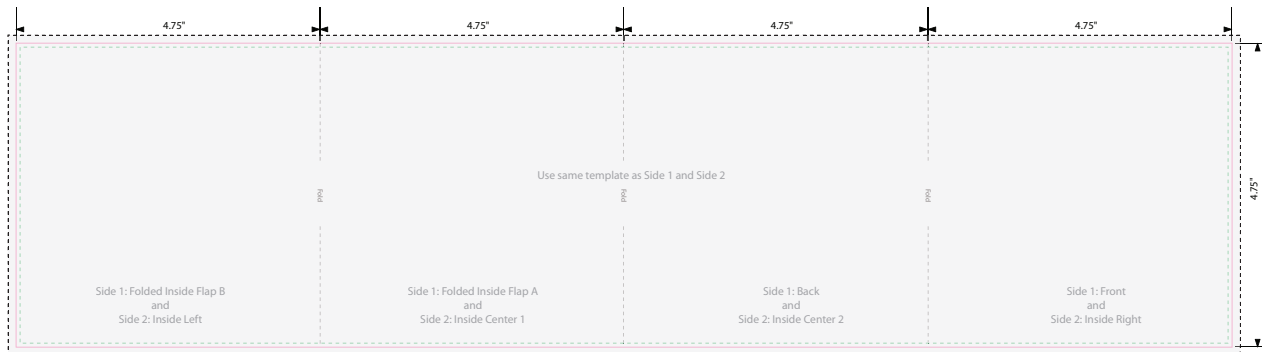

BOOKLET - 4 PANEL

Template

Template Scale 1:3