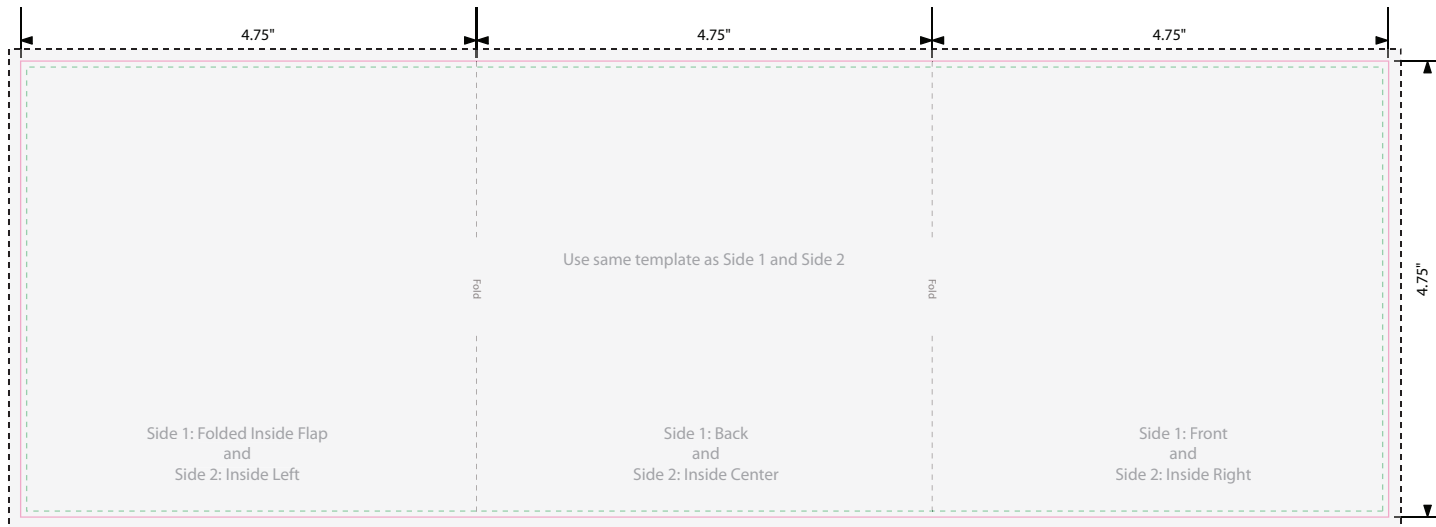

BOOKLET - 3 PANEL

Template

Template Scale 1:2

Type should be set in at least 1.6mm (1/16") from the trim line
Artwork should layout in the same direction panel text is shown
3.175mm (1/8") bleed required

Template Scale 1:2 • Some dimension lines are marked for acuracy check.

M a s t e r i n g   N e w   M e d i a   R e s o u r c e s